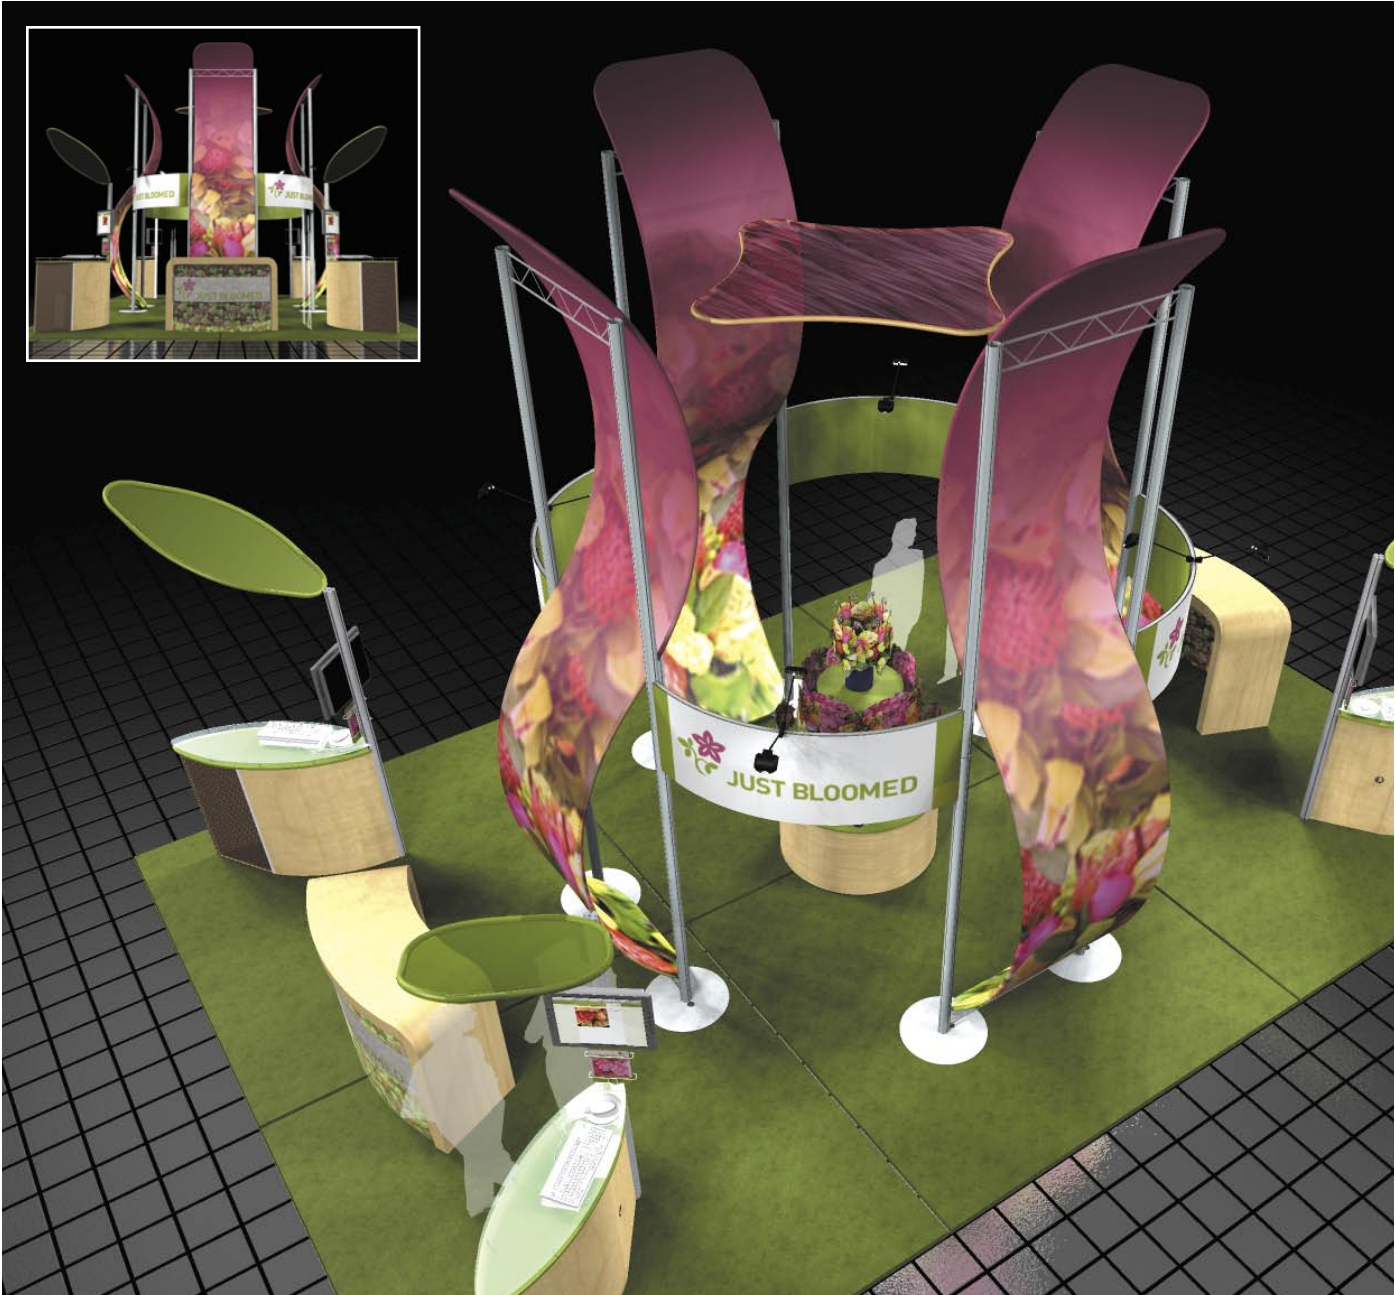

Regatta™, our 10' curved fabric structure, can be a stand-alone display or an integral part of your overall exhibit solution – or both. Also available in a tabletop model.

Note: Ceiling-mounting cables not shown.

Note: Ceiling-mounting cables not shown.

Fabric Structures

Rotating ring is mounted to a SkyTruss® tower within the exhibit for a cohesive look and to avoid rigging expenses.

Double ring provides a unique look and brings company name in sight from everywhere on the show floor.

46" Rectangle
Lengths: 115" / 138" / 184"

69" Rectangle
Lengths: 69" / 92" / 138"

Gravity Hung

105" Football
Height: 59"

8' Ring
Heights: 4' / 8'

11' Ring
Heights: 4' / 8'

10' Square
Heights: 4' / 8'

10' Triangle
Heights: 4' / 8'

Regatta™ Display
Heights: 45" / 92"

Free Standing

Custom Solutions

Skyline Custom Fabric Structures can be created in virtually any shape to support your unique design needs.

Note: Ceiling-mounting cables not shown.