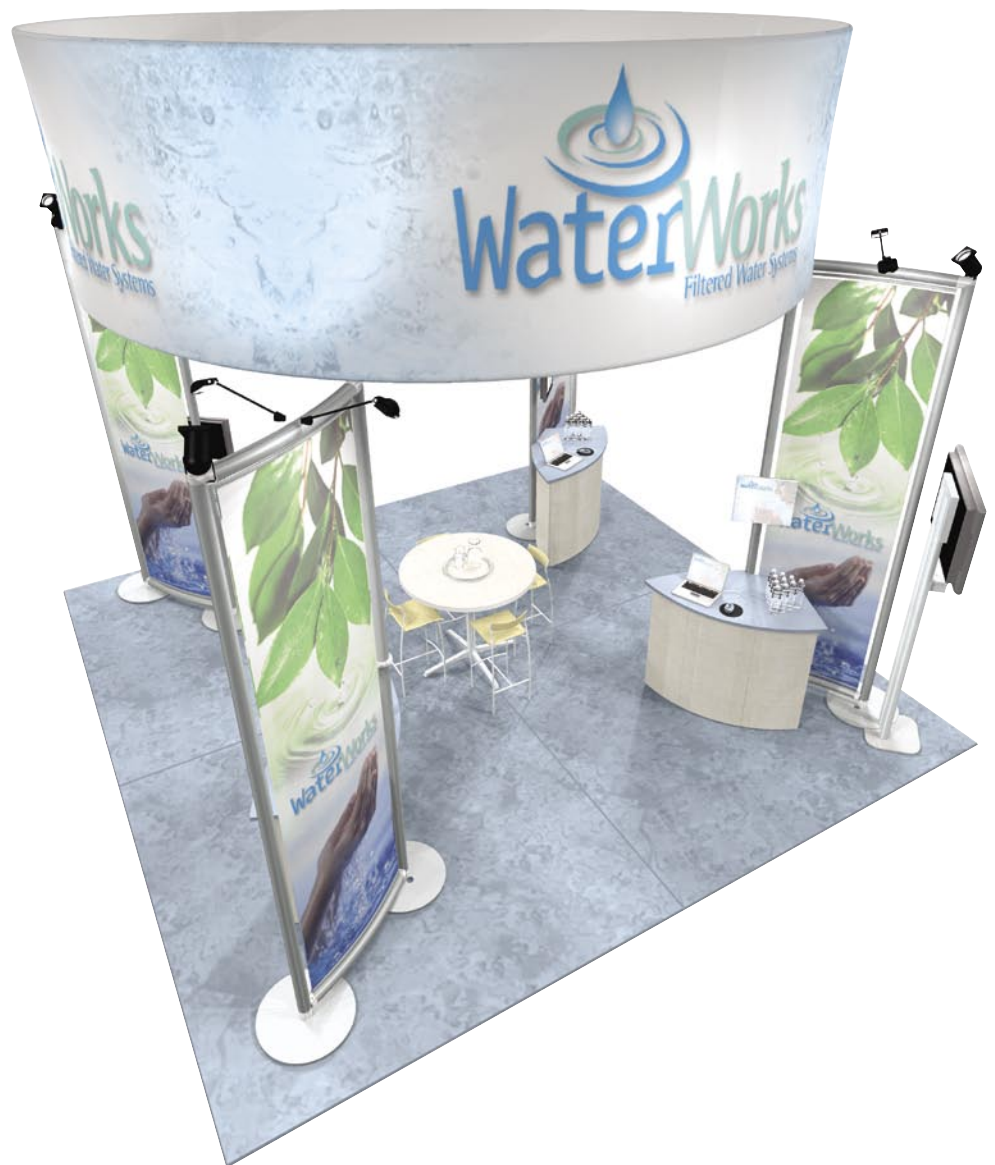

Fabric Structures

Monumental Impact, Minimal Weight

exhibiting solutions

Elegant, Integral Solutions: Fabric Structures

Dynamic Look, Lightweight Design

Add impact and mass without adding bulk or weight. Skyline Fabric Structures give you a large presence, but pack small to minimize exhibit operating expenses.

Integral To Skyline Systems

Engineered to work seamlessly with other Skyline exhibit systems, fabric structures can be an integral part of your overall exhibit design solution.

Easy Installation

Steel frame is strong yet sleek to provide maximum graphic area with minimum hardware. Frame sections connect with ease. Finished structures install quickly.

Regatta™, our 10' curved fabric structure, can be a stand-alone display or an integral part of your overall exhibit solution – or both. Also available in a tabletop model.

Note: Ceiling-mounting cables not shown.